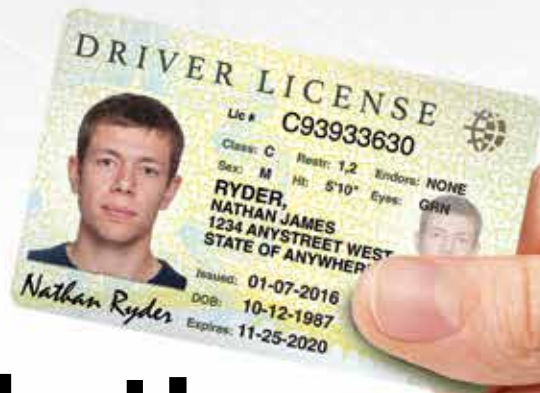

Discover what's possible.

The Entrust Datacard Desktop Retransfer Series gives you the ultimate design and security level flexibility. Whether your organization issues just one type of card or many, the Desktop Retransfer Series has it handled.

- Government-issued ID cards
- National voter ID cards
- Driver's licenses
- Employee ID and access cards
- Credit and debit cards
- Loyalty and gift cards
- Travel, gaming and entertainment cards
- Membership cards